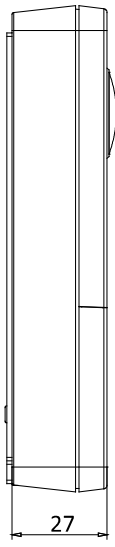

General	
Protection level	IP65
Indicator	2
Power supply	IEEE802.3af, standard PoE 12 VDC
Power consumption	< 10 W
Working temperature	-40° C to +53° C (-40° F to 127.4° F)
Working humidity	10% to 95%
Installation	Surface mounting
Dimension	138 mm × 65 mm × 27 mm

Available Model

DS-KV6113-PE1(B)

Appearance and Interfaces

Dimension

Distributed by

HIKVISION®

Headquarters

No.555 Qianmo Road, Binjiang District,
Hangzhou 310051, China
T +86-571-8807-5998
overseasbusiness@hikvision.com