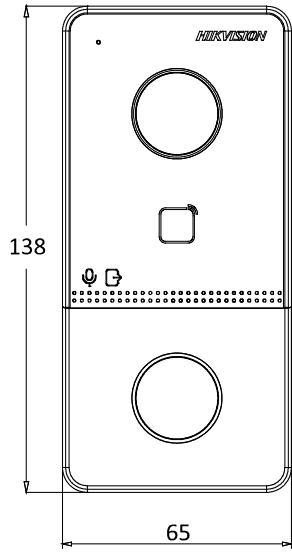

General	
Protection level	IP65
Indicator	2
Power supply	IEEE802.3af, standard PoE 12 VDC
Power consumption	< 10 W
Working temperature	-40° C to +53° C (-40° F to 127.4° F)
Working humidity	10% to 95%
Installation	Surface mounting
Dimension	138 mm × 65 mm × 27 mm

Available Model

DS-KV6113-PE1(B)

Appearance and Interfaces

Dimension

Distributed by

HIKVISION®

Headquarters

No.555 Qianmo Road, Binjiang District,
Hangzhou 310051, China
T +86-571-8807-5998
overseasbusiness@hikvision.com