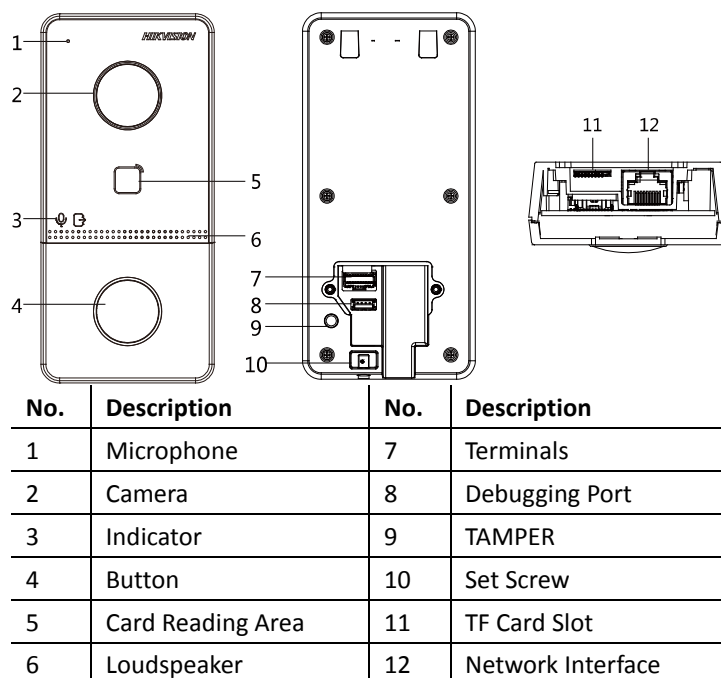

Card capacity	Max. 10000
User capacity	Max. 2000
Linked Indoor station	Max. 4
Linked sub door station	Max. 16
Linked doorphone	Max. 8
Protocol	ISAPI, RTSP, STMP, SNMP
Unlock door	Unlock by presenting cards, unlock via Client Software, unlock via App, unlock via indoor station

General	
Protection level	IP65
Indicator	2
Power supply	IEEE802.3af, standard PoE 12 VDC
Power consumption	< 10 W
Working temperature	-40° C to +53° C (-40° F to 127.4° F)
Working humidity	10% to 95%
Installation	Surface mounting
Dimension	138 mm × 65 mm × 27 mm

Available Model

DS-KV6113-PE1(B)

Appearance and Interfaces

Dimension