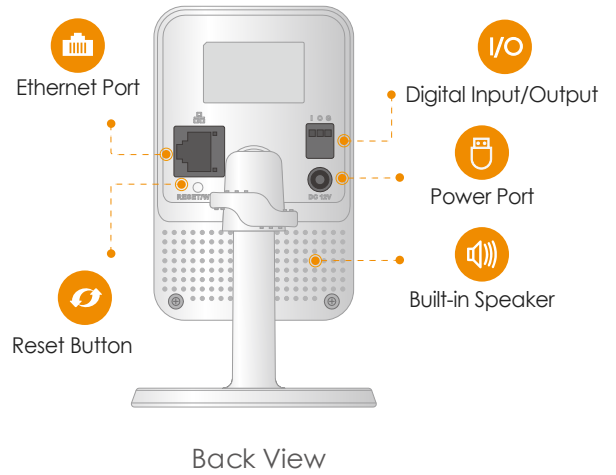

Imou

Cube 4MP

4MP Wi-Fi Cube Camera

Cube 4MP brings 4MP live monitoring, two-way audio lets you communicate with who is at the camera remotely. PIR detection automatically sends a notification to you immediately when it detects moving target, and digital input/output port allows you to connect detectors, sensors, beepers, etc.

Two-way Talk

Communicate with family and pets easily

24/7 Protection

Excellent night vision, feel safe even in complete darkness

Diversified Storage

Supports NVR, Cloud Storage or Micro SD card (up to 256GB)

Wi-Fi Connection

IEEE802.11b/g/n(2.4GHz)

Stay close with what you care

With Cloud service, you will have access to what you care as long as Internet is available. You can record daily or motion videos on Cloud and playback anytime anywhere.

Micro SD Card Slot (up to 256GB)
Built-in Mic & Speaker
Alarm line in/out interface
Reset Button

General

DC 12V1A Power Supply
Power Consumption:<4W
Working Environment:-10° C~+45° C, Less Than 95%RH
Dimensions: Φ78.5× 90.5× 127.8mm (Φ3.1 × 3.6 × 5 inch)
Weight: 310g (0.68lb)
CE, FCC