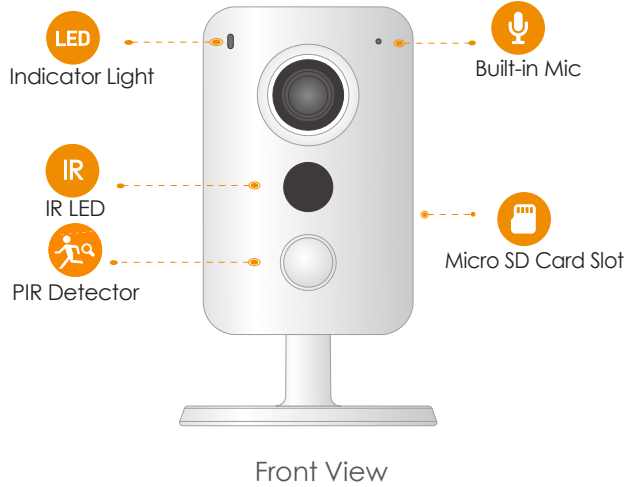

Imou

Cube 4MP

4MP Wi-Fi Cube Camera

Cube 4MP brings 4MP live monitoring, two-way audio lets you communicate with who is at the camera remotely. PIR detection automatically sends a notification to you immediately when it detects moving target, and digital input/output port allows you to connect detectors, sensors, beepers, etc.

Two-way Talk

Communicate with family and pets easily

24/7 Protection

Excellent night vision, feel safe even in complete darkness

Diversified Storage

Supports NVR, Cloud Storage or Micro SD card (up to 256GB)

Wi-Fi Connection

IEEE802.11b/g/n(2.4GHz)

Stay close with what you care

With Cloud service, you will have access to what you care as long as Internet is available. You can record daily or motion videos on Cloud and playback anytime anywhere.

Micro SD Card Slot (up to 256GB)
Built-in Mic & Speaker
Alarm line in/out interface
Reset Button

General

DC 12V1A Power Supply
Power Consumption:<4W
Working Environment:-10° C~+45° C, Less Than 95%RH
Dimensions: Φ78.5× 90.5× 127.8mm (Φ3.1 × 3.6 × 5 inch)
Weight: 310g (0.68lb)
CE, FCC