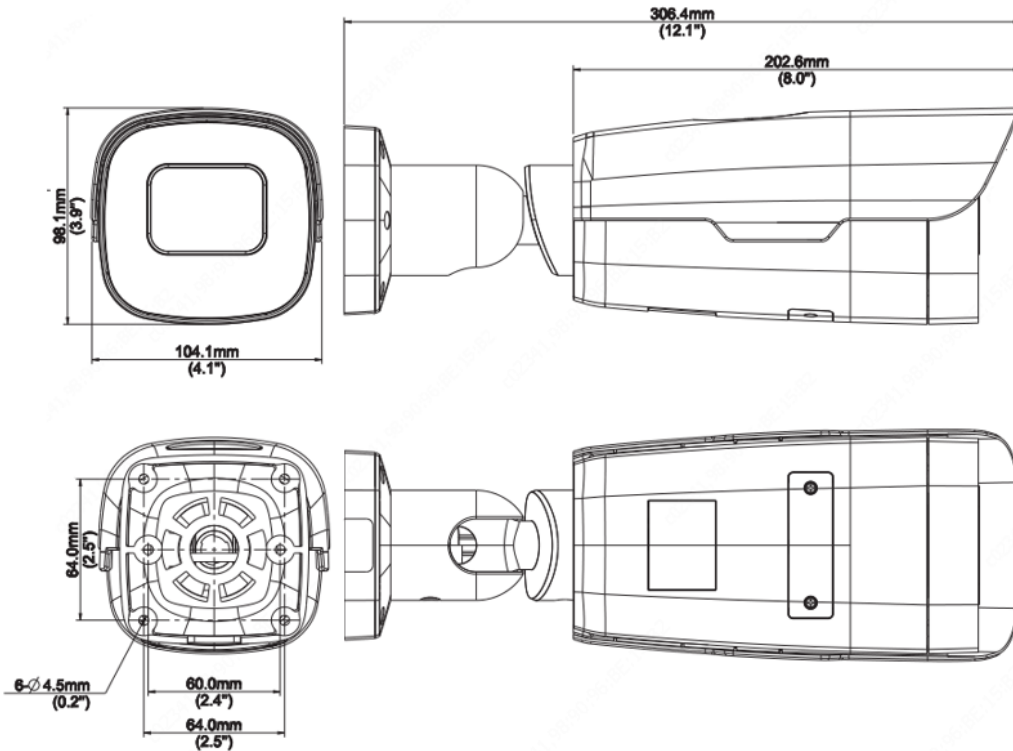

Dimensions

Accessories

TR-UP06-B-IN

TR-A01-IN

Junction Mount	Pole Mount
TR-JB07-D-IN(TR-JB06-A-IN)+ TR-UP06-C-IN	TR-UP06-B-IN

*Product specifications and availability are subject to change without notice.