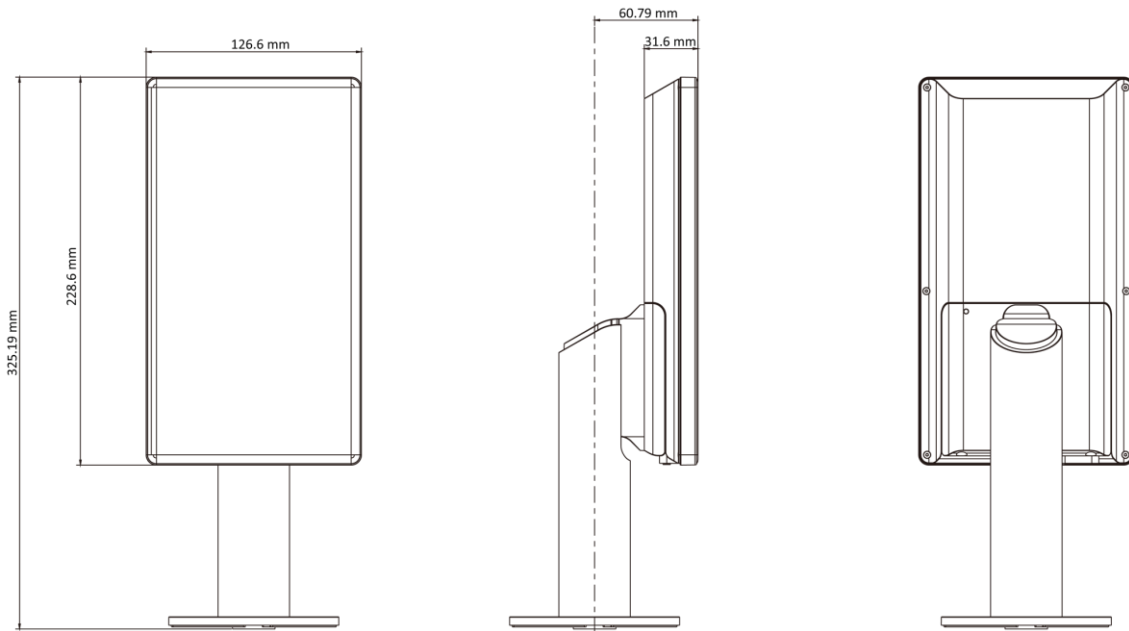

▪ **Accessory**

▪ **Optional**

DS-K3B601A Pro Series Swing Barrier Plus	DS-K3B801A Pro Series Swing Barrier	DS-K3B801#CD	DS-KAB5671-S Protective Shield
DS-KAB5671-S Protective Shield		DS-K3B801 Pro Series Swing Barrier