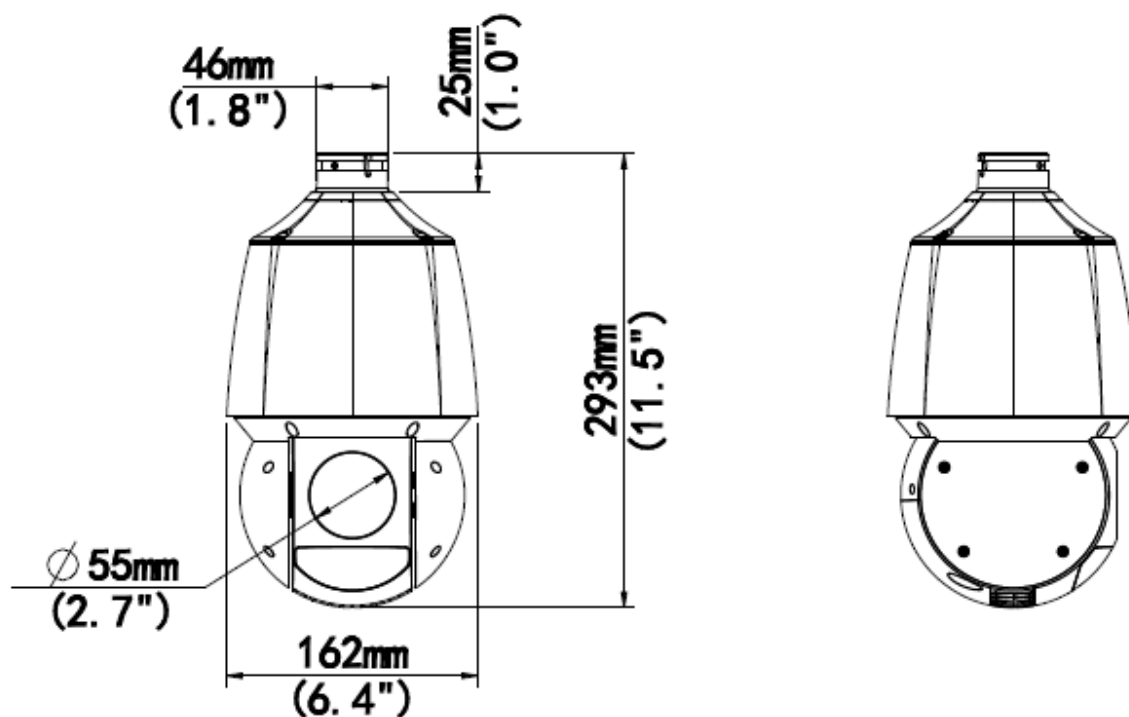

General	
Power	DC12V (±25%), PoE+(IEEE 802.3at)
	Power consumption: MAX 20W
Power Interface	Ø 5.5mm coaxial power plug
Dimensions (Ø x H)	Ø162 x 293mm (Ø6.4" x 11.5")
Weight	1.79kg (3.95lb)
Working Environment	-40°C ~ 65°C (-40°F ~ 149°F), Humidity: ≤95% RH (non-condensing)
Storage Environment	-40°C ~ 70°C (-40°F ~ 158°F), Humidity: ≤95% RH (non-condensing)
Surge Protection	6KV
Reset Button	Support
Protection	Ingression protection: IP66 (IEC 60529:1989+AMD1:1999+AMD2:2013)

Dimensions